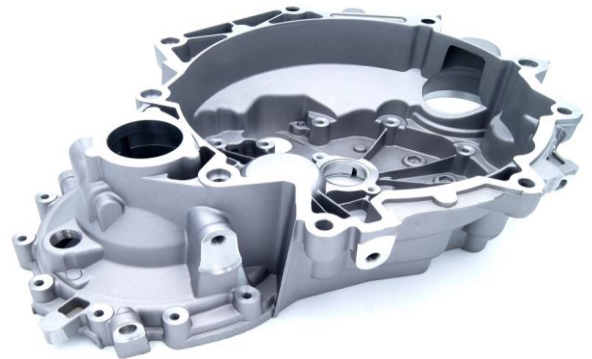

GEARBOX HOUSING
SOLLO 02S10130
VAG 02K301107K

GEARBOX HOUSING

SOLLO 02S00200

VAG 02T301107AG