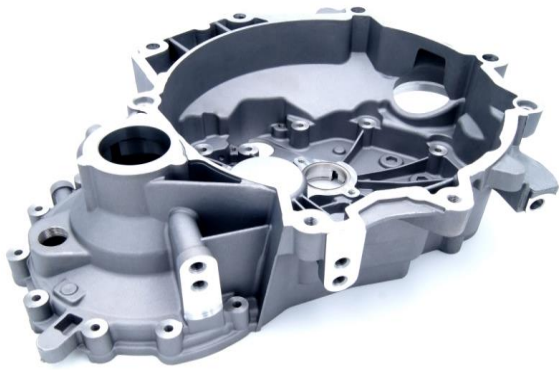

GEARBOX HOUSING
SOLLO 02S10120
VAG 02K301103E

TRANSMISSION

GEARBOX HOUSING

SOLLO 02S00100

VAG 02T301107R