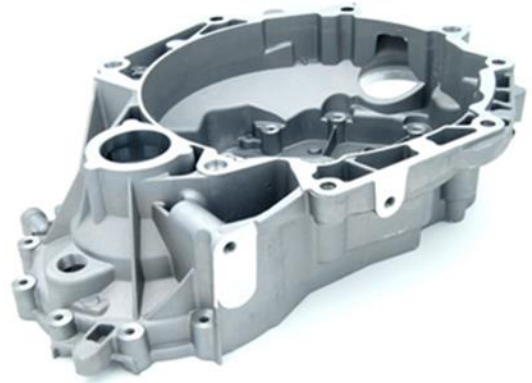

TRANSMISSION

CONE RING
SOLLO 02S00020
VAG 20409374

GEARBOX HOUSING
SOLLO 02S10110
VAG 0AF301107C